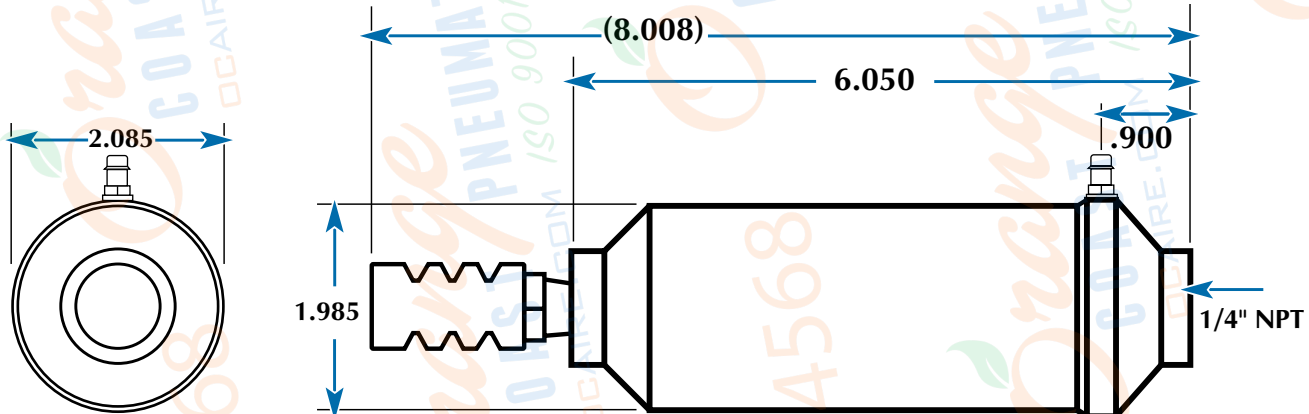

Muffled Expansion Chambers

Reservoir Cartridges for Muffled Expansion Chambers utilize our standard volume chambers and a metallic muffler with plastic housing. All Expansion Chambers come standard with 1/4" NPT and a "DF" Drain Fitting to reduce condensation and an optional "B" mounting bracket is available!

Part Number	Price
MEC2x6DF	\$13.97
MEC2x6DF-B	\$15.97
MEC-B (Optional Bracket)	\$2.50

POWER AIR